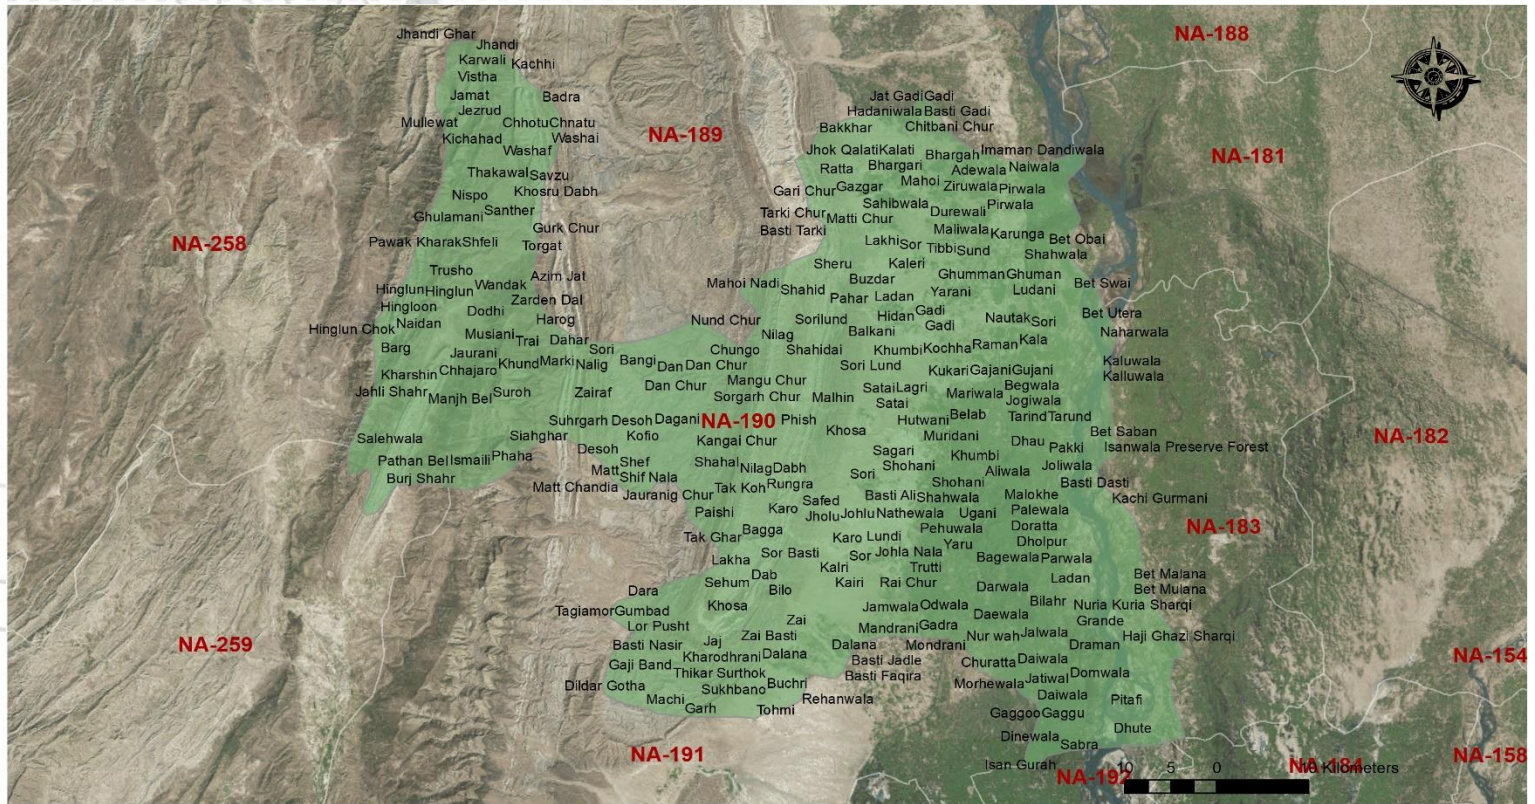

CONSTITUENCY PROFILE

NA-190 DERA GHAZI KHAN-II PUNJAB

CONSTITUENCY POPULATION

678,715

VOTER STATISTICS

Male

183,442

Female

131,827

Total

315,269

47%

of the total population are registered as voters

POLLING STATIONS

4

Male

4

Female

245

Combined

253

Total

Number of polling stations where registered voters exceed 1,200

129

1,246

AVERAGE VOTER AT POLLING BOOTH

453

LIST OF CONTESTING CANDIDATES

#	Name	Name of Political Party
1	Ashfaq Sarwar Dasti	Independent
2	Sardar Zulfiqar Ali Khan Khosa	Pakistan Tehreek-e-Insaf
3	Sardar Muhammad Irfan Ullah Khosa	Pakistan Peoples Party Parliamentarians
4	Ghulam Mustafa Lashari	Tehreek-e-Labaik Pakistan
5	Muhammad Amjad Farooq Khan Khosa	Independent